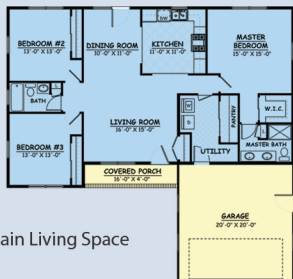

#2

familyhomeplans.com

Vol. 5

featured

Designer Collection

House Plan 40677

Order Code PT104

## Specifications

Total Living Area	1380 sq. ft.
Bedrooms	3
Bathrooms	2
Garage Bays	2 Bay
Dimensions	49'2" W x 47' D

Main Living Space

Rear Elevation