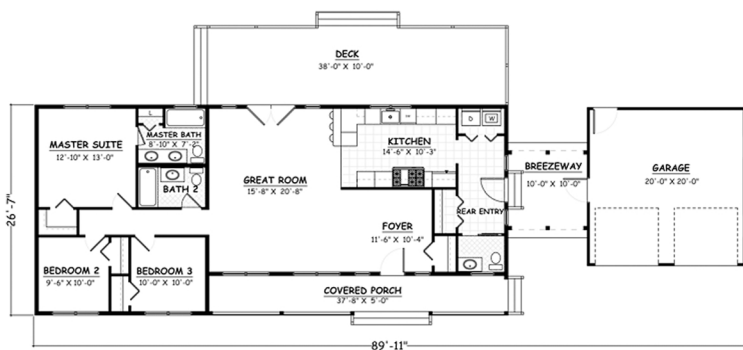

**Order Code: PT104**

You'll love the open and airy feel of this ranch style house with its variety windows.

## House Plan **40648**

Total Living Area	<b>1,400 sq.ft</b>
Main Level	<b>1,400 sq.ft</b>
Bedrooms	<b>3</b>
Bathrooms	<b>2.5</b>
Garage Type	<b>2</b>
Dimensions	<b>59'10" Wide x 26'7" Deep</b>

[familyhomeplans.com](http://familyhomeplans.com)