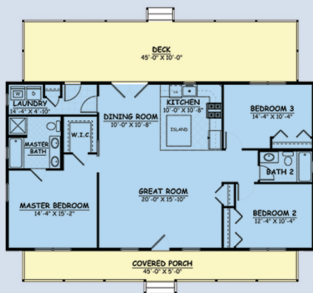

#8

familyhomeplans.com

House Plan **40643**

Order Code **PT104**

Vol. 5

featured

Designer Collection

Specifications

Total Living Area	1381 sq. ft.
Bedrooms	3
Bathrooms	2
Garage Bays	None
Dimensions	50'4" W x 27'6" D

Main Living Space

Rear Elevation