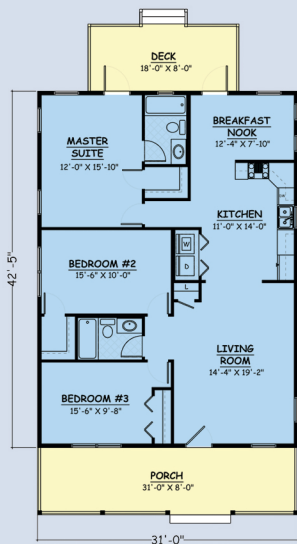

#10

familyhomeplans.com

Vol. 5

featured

Designer Collection

House Plan 40633

Order Code PT104

Specifications

Total Living Area	1315 sq. ft.
Bedrooms	3
Bathrooms	2
Garage Bays	None
Dimensions	31' W x 42'5 D

Main Living Space

Rear Elevation