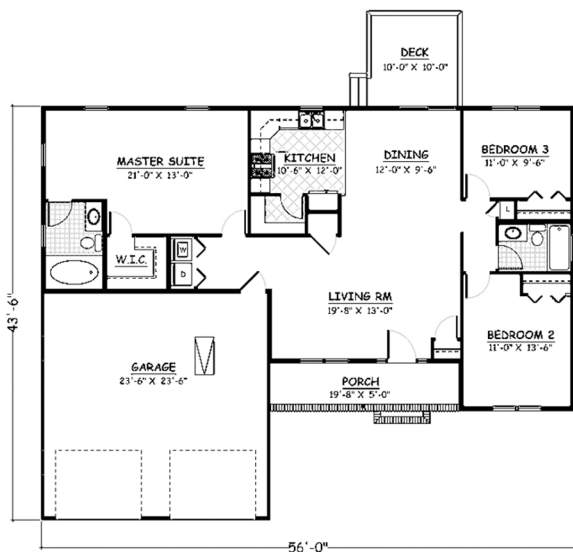

Order Code: PT104

Designed with clean lines and an open floor plan, this home can easily be expanded.

House Plan **40606**

Total Living Area	1,386 sq.ft
Main Level	1,386 sq.ft
Bedrooms	3
Bathrooms	2
Garage Type	2
Dimensions	56' Wide x 53'6" Deep