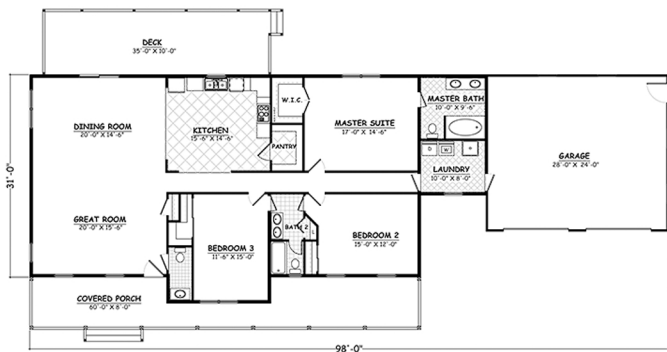

Order Code: **PT104**

Organization is easy in this kitchen w/large pantry & ample counter & cabinet space.

House Plan **40605**

Total Living Area	2,114 sq.ft
Main Level	2,114 sq.ft
Bedrooms	3
Bathrooms	2.5
Garage Type	2
Dimensions	98' Wide x 35' Deep