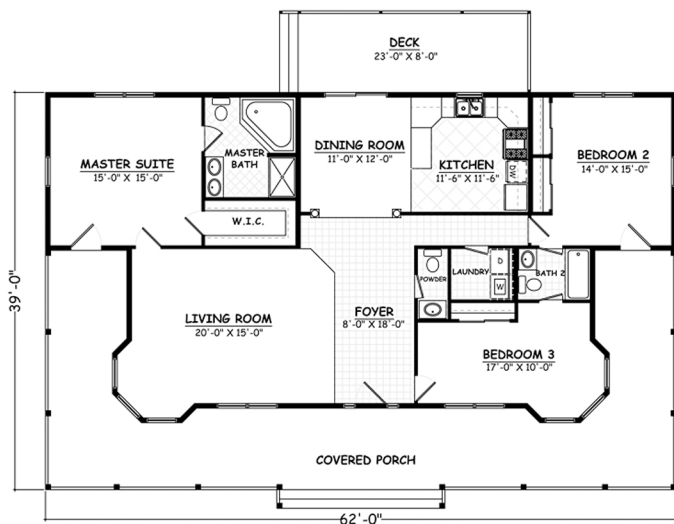

Order Code: PT104

With a wraparound front porch, this home evokes the charm of an old fashioned farm house.

House Plan **40603**

Total Living Area	1,704 sq.ft
Main Level	1,704 sq.ft
Bedrooms	3
Bathrooms	2.5
Garage Type	N/A
Dimensions	62' Wide x 32'5" Deep