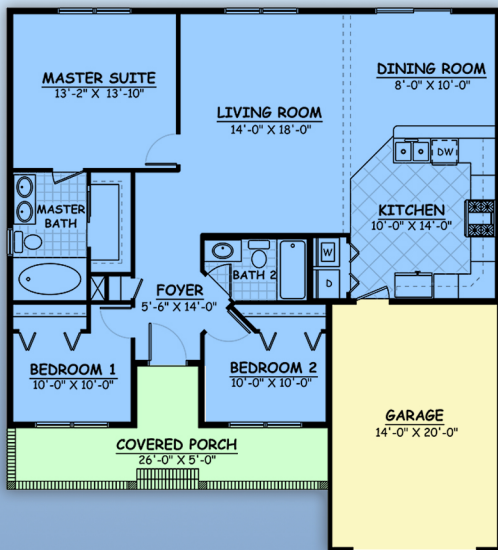

plan 40600

familyhomeplans.com  800-482-0464

1198 sq. ft., 3 beds, 2 baths, 40' W x 44' D