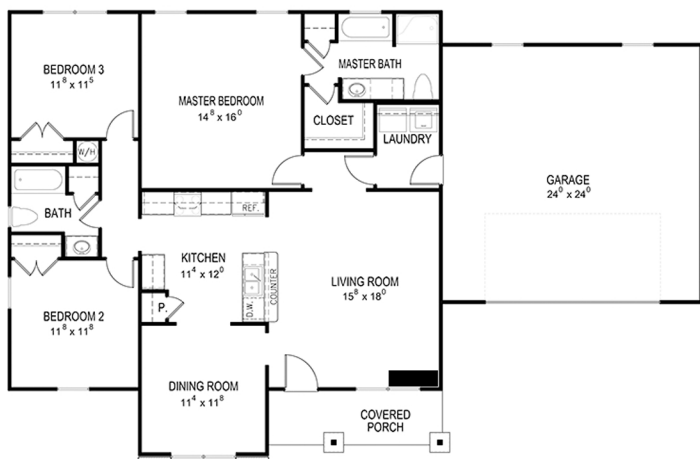

Order Code: PT104

This Ranch House Plan is dressed up with stone siding and Craftsman Style accents.

House Plan **40402**

Total Living Area	1,472 sq.ft
Main Level	1,472 sq.ft
Bedrooms	3
Bathrooms	2
Garage Type	2 Bay
Dimensions	64' Wide x 41' Deep