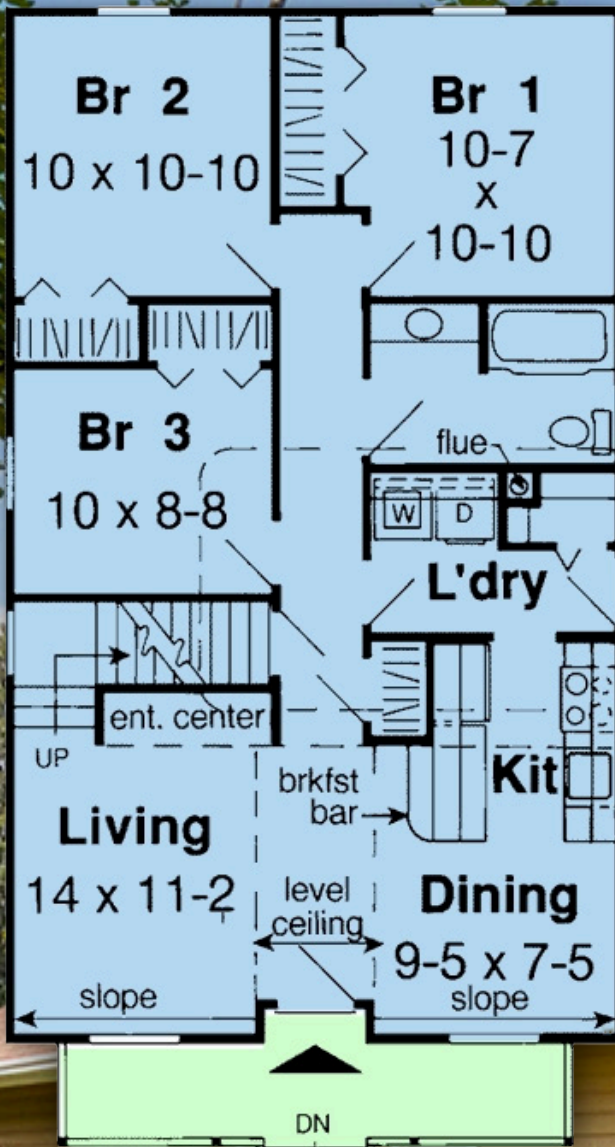

SCAN ME

Plan 35008

square feet

1291

bedrooms

3

bathrooms

1

garage bays

0

width

24'

depth

40'

familyhomeplans.com

800-482-0464

First Floor

Second Floor