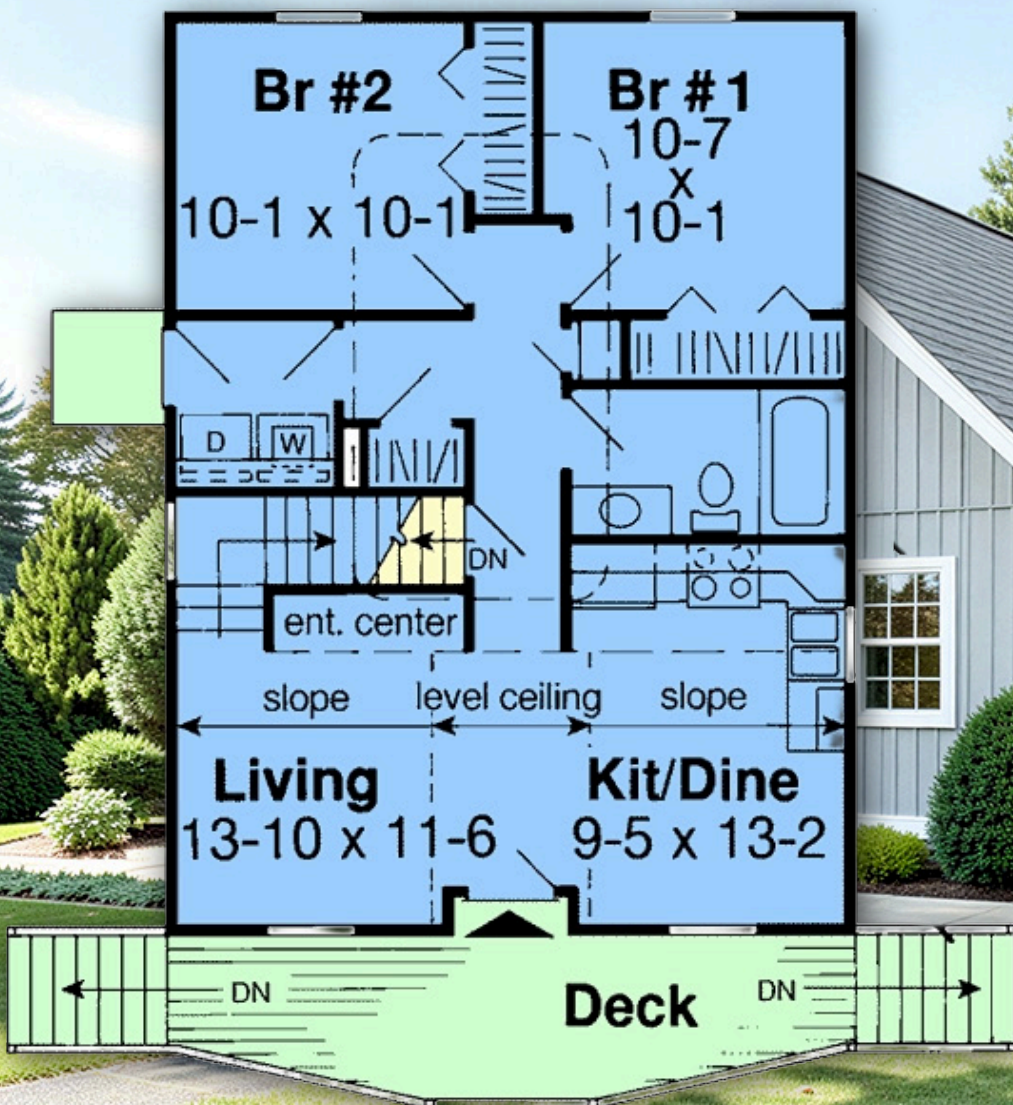

SCAN ME

Plan 35007

square feet
1027

bedrooms
2

bathrooms
1

garage bays
0

width
24'

depth
32'

familyhomeplans.com

800-482-0464

First Floor

Second Floor