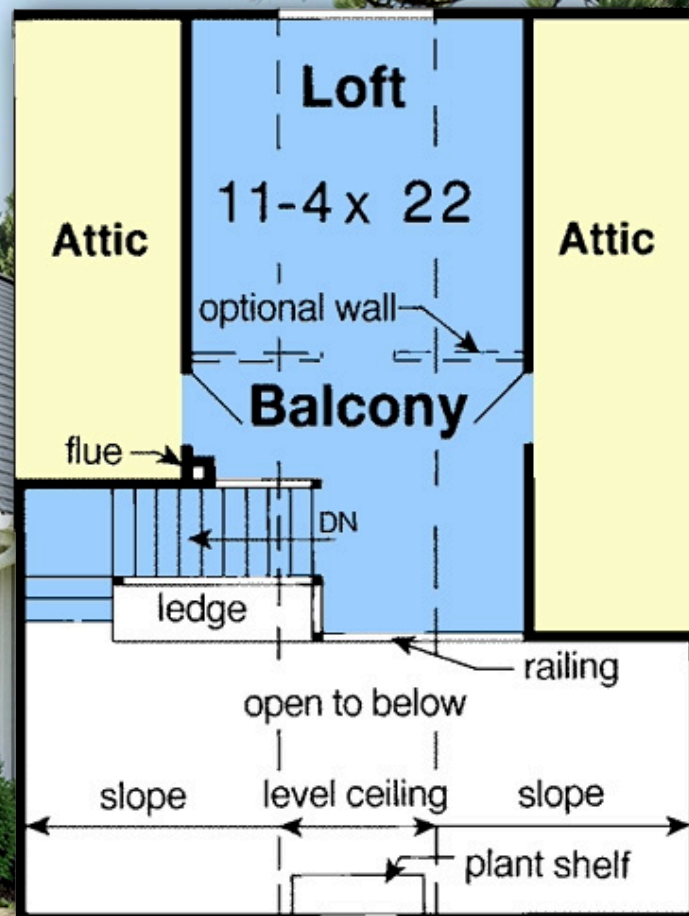

SCAN ME

Plan 35007

square feet
1027

bedrooms
2

bathrooms
1

garage bays
0

width
24'

depth
32'

familyhomeplans.com

800-482-0464

First Floor

Second Floor