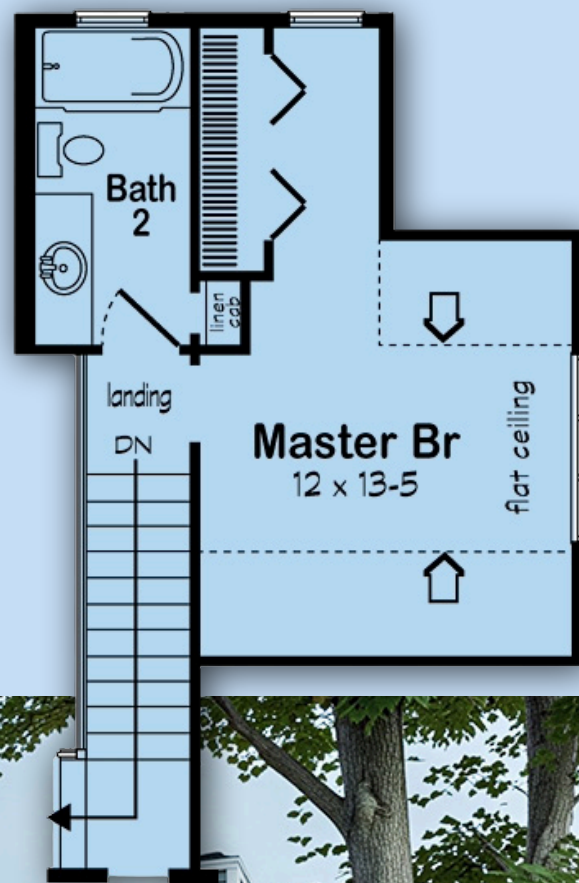

# Plan 34600

square feet **1320** bedrooms **3** bathrooms **2** garage bays **0** width **36'** depth **36'**

familyhomeplans.com

800-482-0464

Main Level