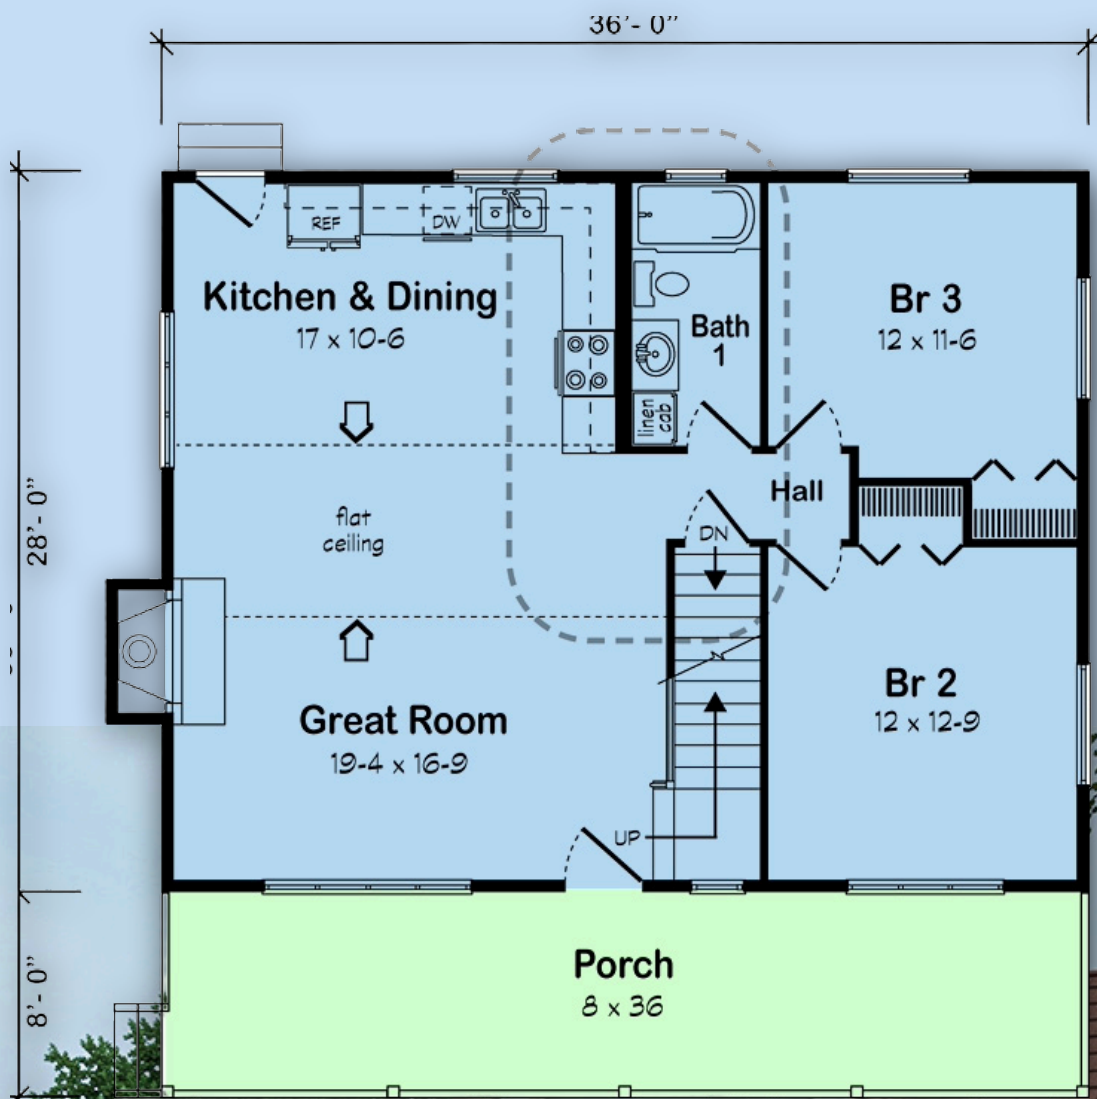

# Plan 34600

square feet **1320** bedrooms **3** bathrooms **2** garage bays **0** width **36'** depth **36'**

familyhomeplans.com

800-482-0464

Main Level