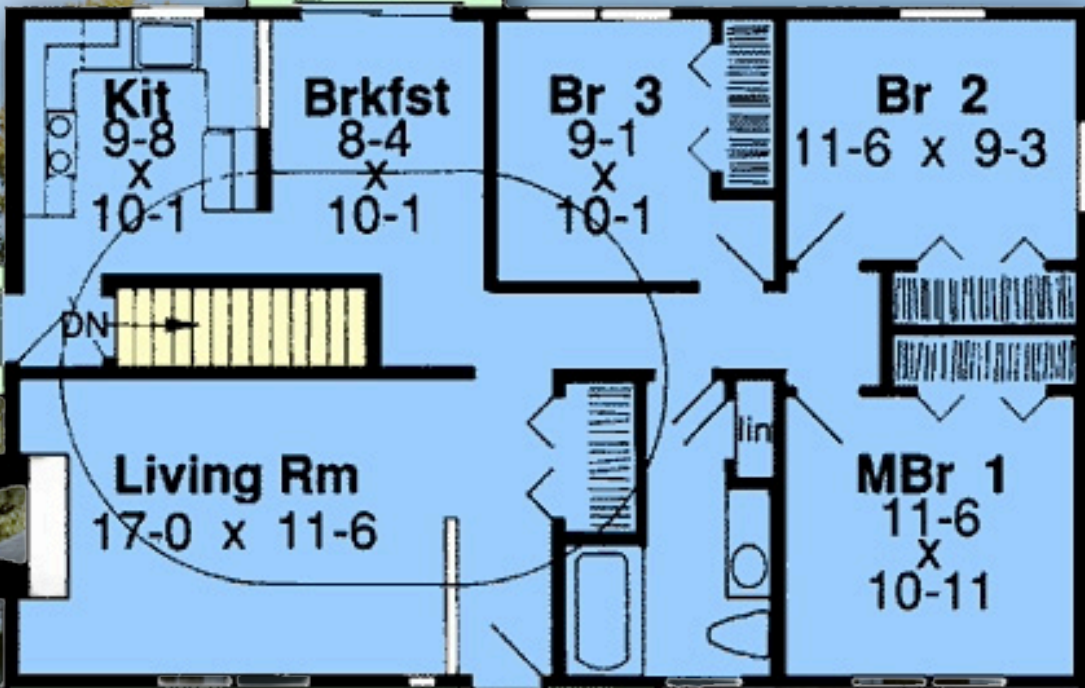

SCAN ME

Plan 34328

square feet

1092

bedrooms

3

bathrooms

1

garage bays

0

width

42'

depth

26'

familyhomeplans.com

800-482-0464

Optional Deck

ALTERNATE FLOOR PLAN for Crawl Space

Deck