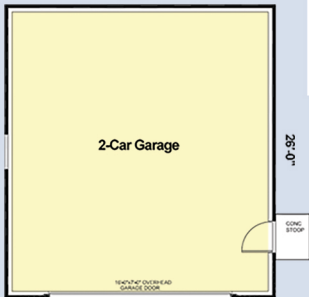

familyhomeplans.com

Garage Plan **30001**

Call Toll Free **1-800-482-0464**

featured

Garage Collection

24'-0"

26'-0"

## Specifications

Garage Bays	2 Bays
Dimensions	24'0 W x 26'0 D