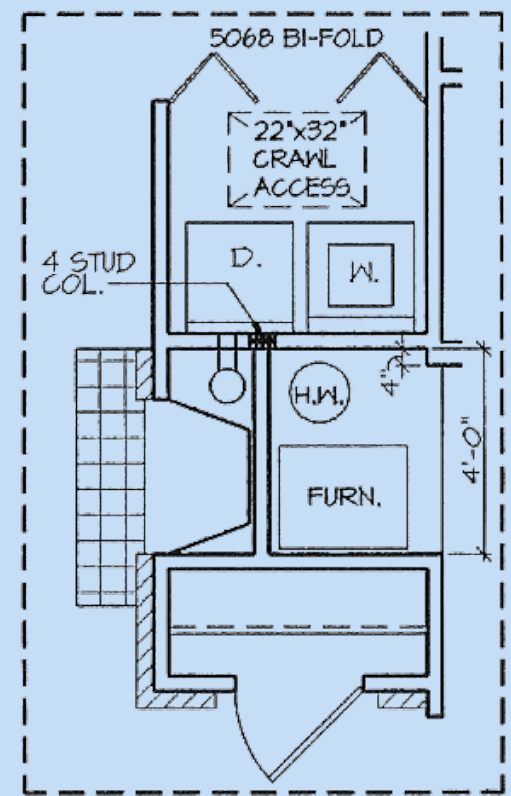

SCAN ME

Plan 24327

square feet	bedrooms	bathrooms	garage bays	width	depth
1266	3	2	2	40'	46'

familyhomeplans.com

800-482-0464

OPT. NON-BASEMENT PLAN