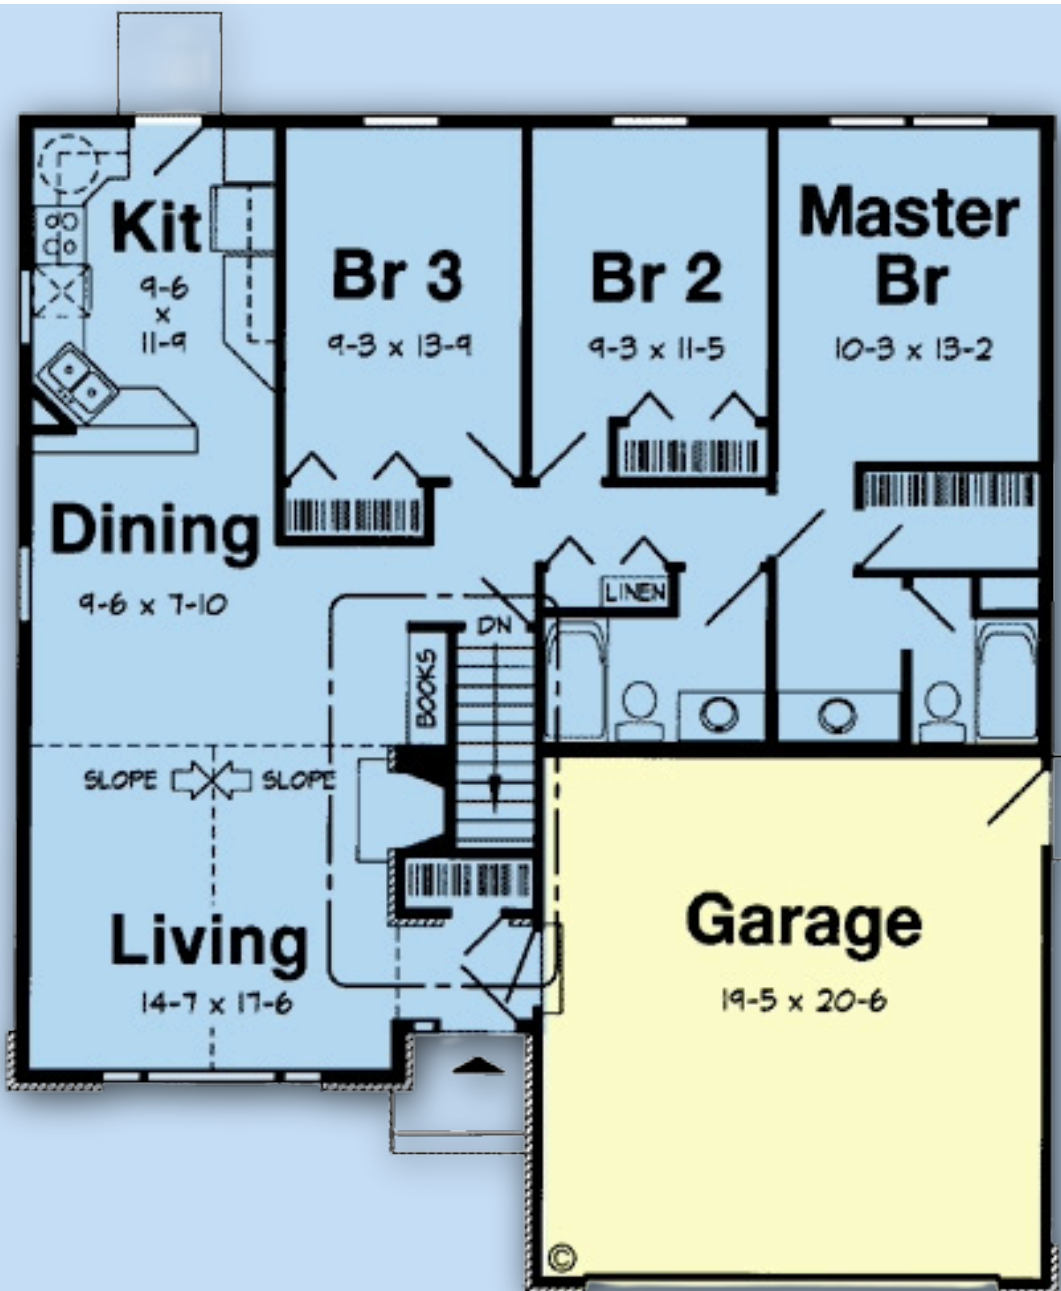

SCAN ME

Plan 24327

square feet	bedrooms	bathrooms	garage bays	width	depth
1266	3	2	2	40'	46'

familyhomeplans.com

800-482-0464

OPT. NON-BASEMENT PLAN