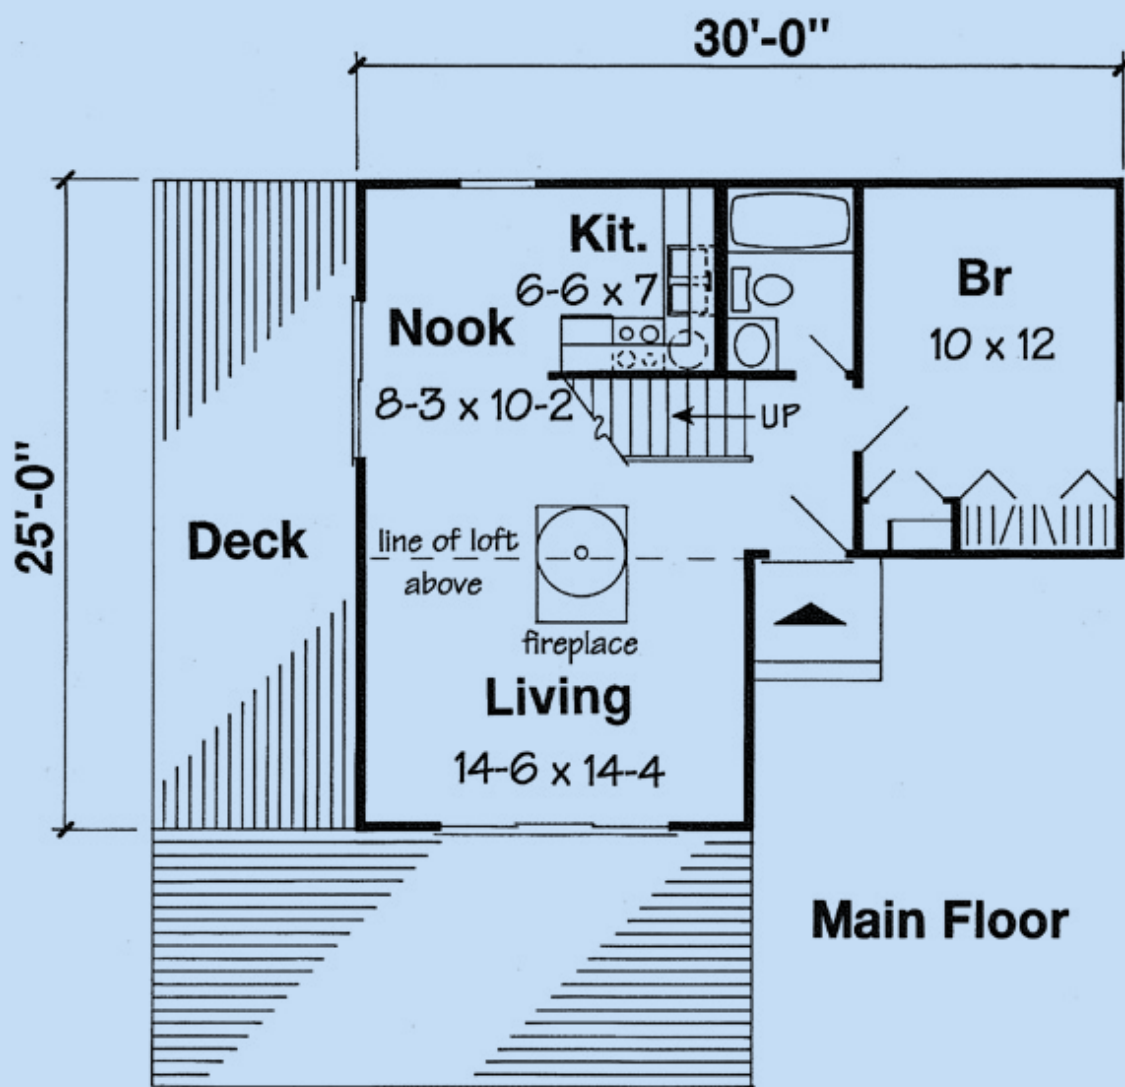

Upper Floor