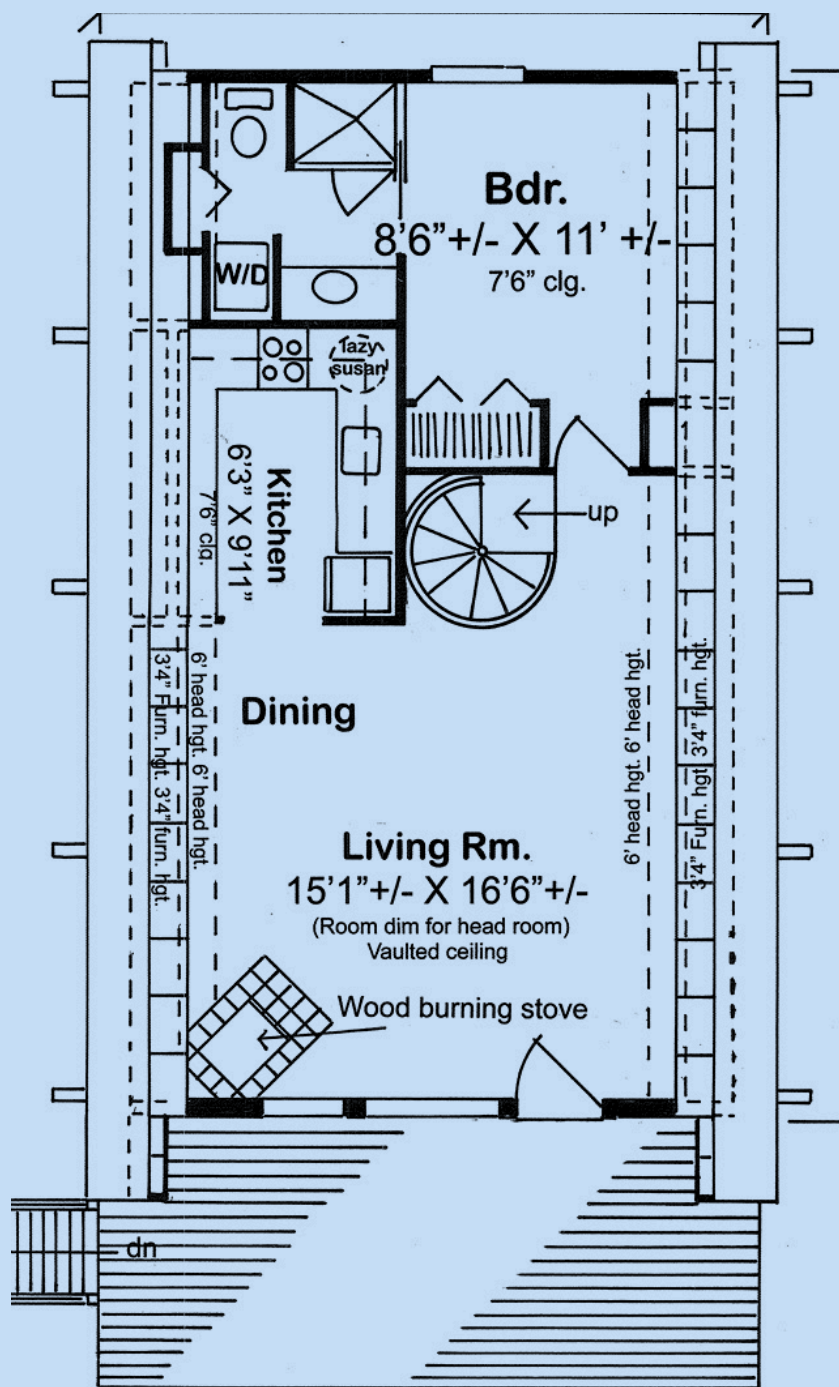

SCAN ME

Plan 24308

square feet
1075

bedrooms
2

bathrooms
1

garage bays
0

width
24'

depth
47'

familyhomeplans.com

800-482-0464

Main Level