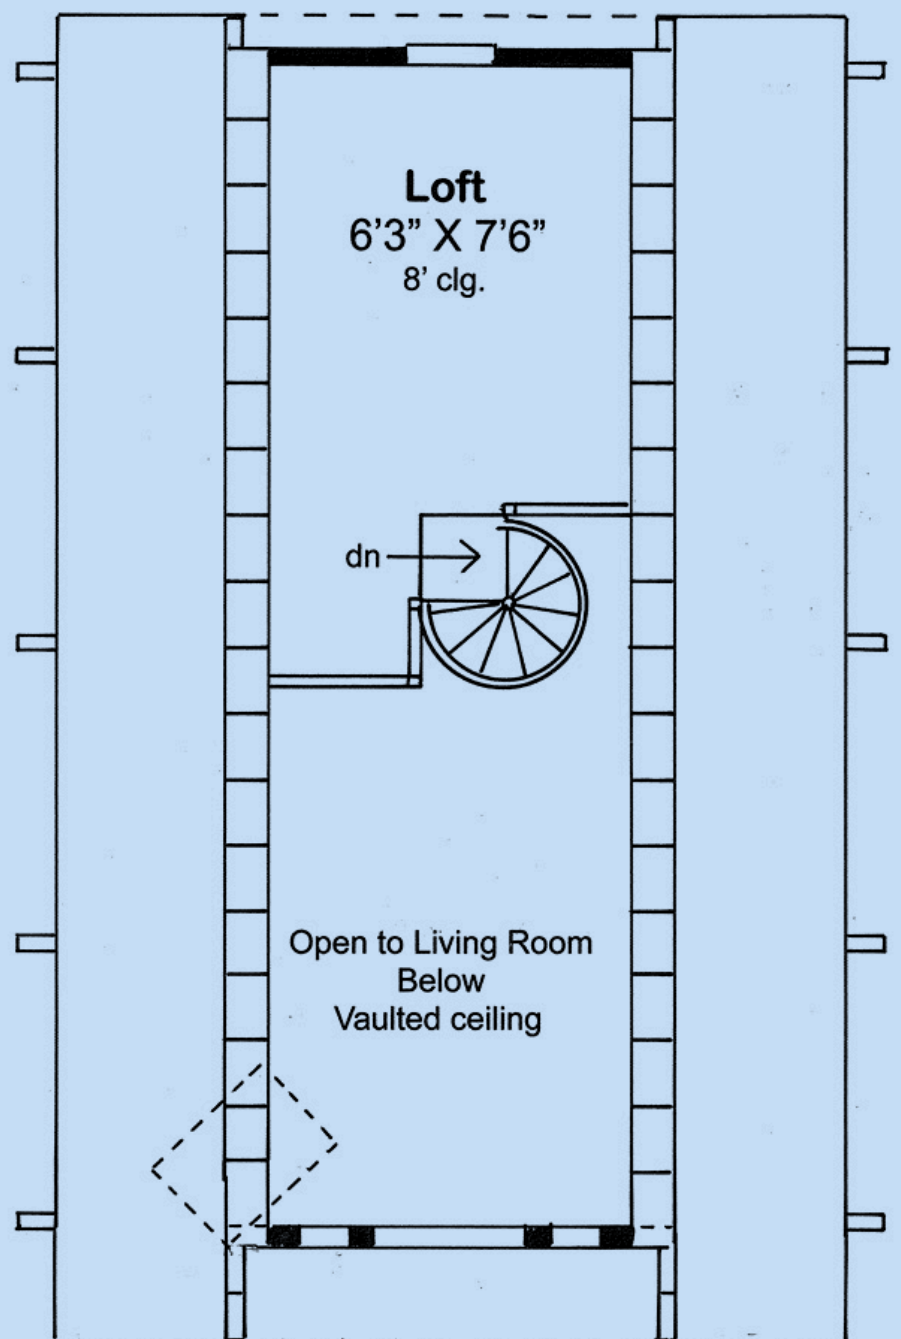

Upper Level