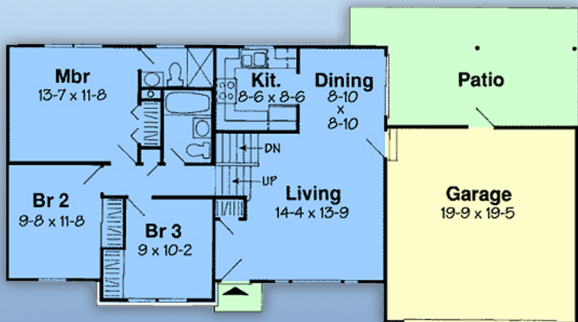

plan 24305

familyhomeplans.com  800-482-0464

984 sq ft, 3 BD, 2 BA, 60' x 28'