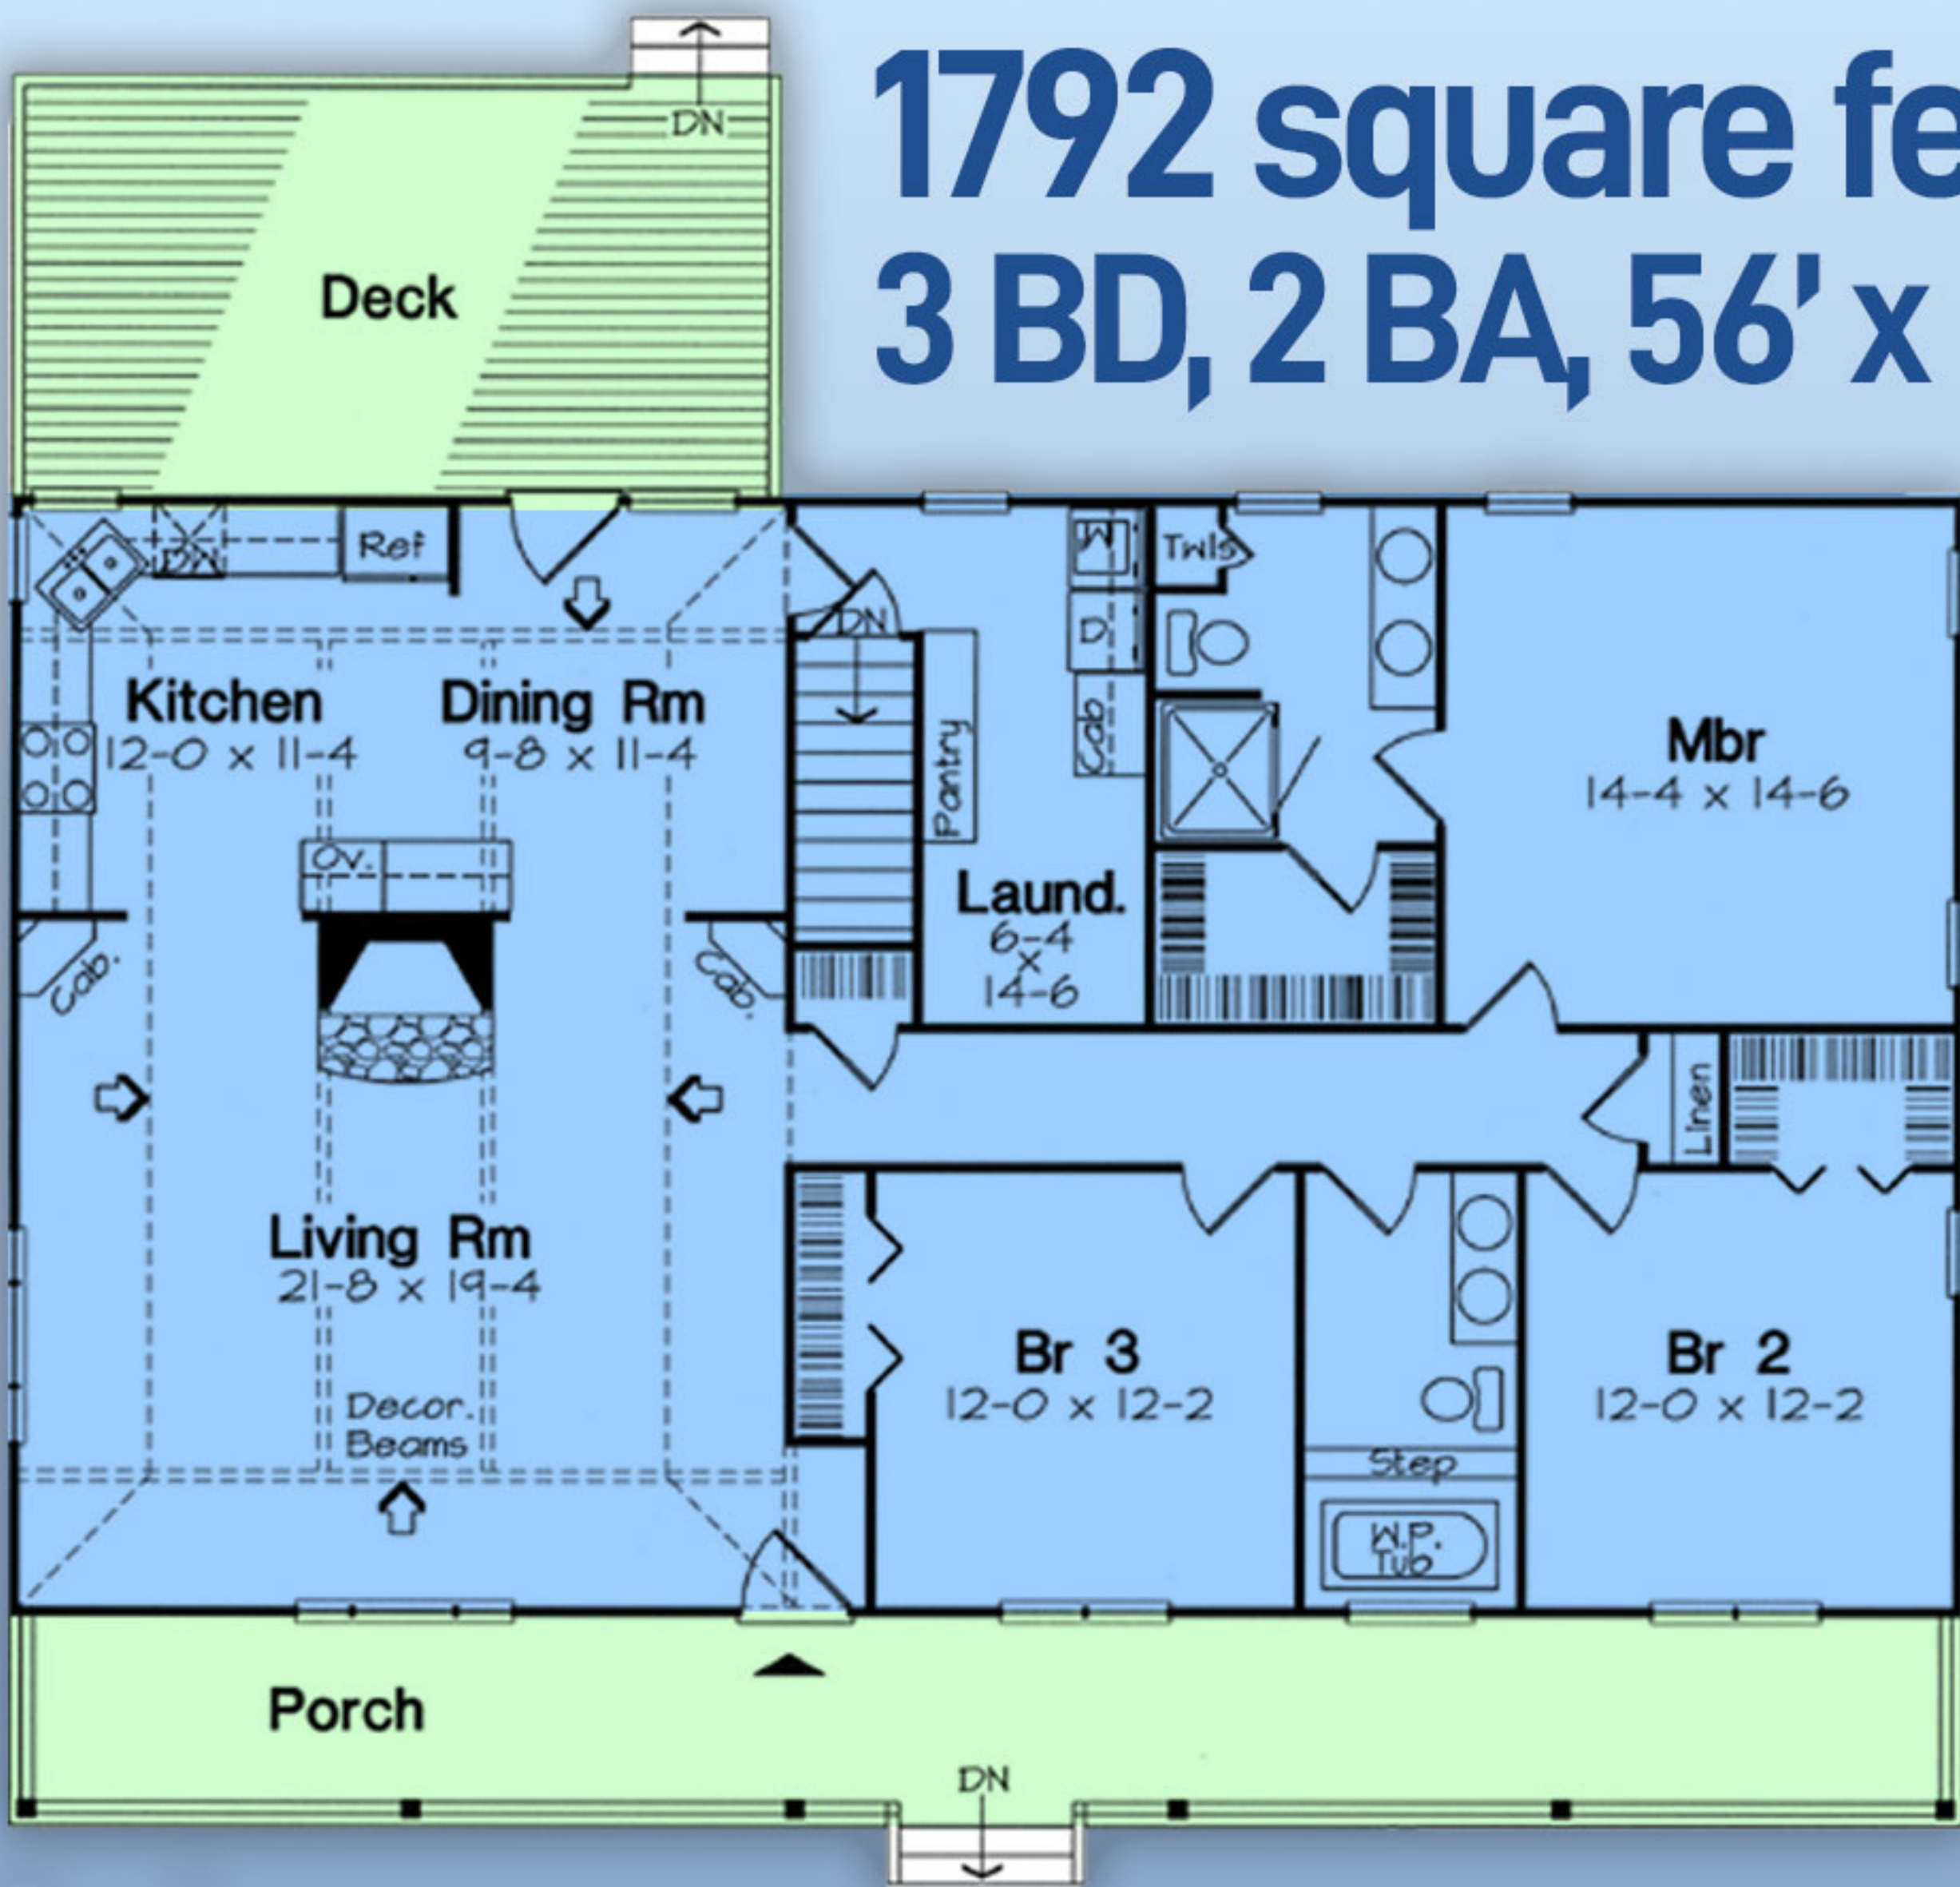

plan 20198

familyhomeplans.com  800-482-0464

1792 square feet
3 BD, 2 BA, 56' x 38'