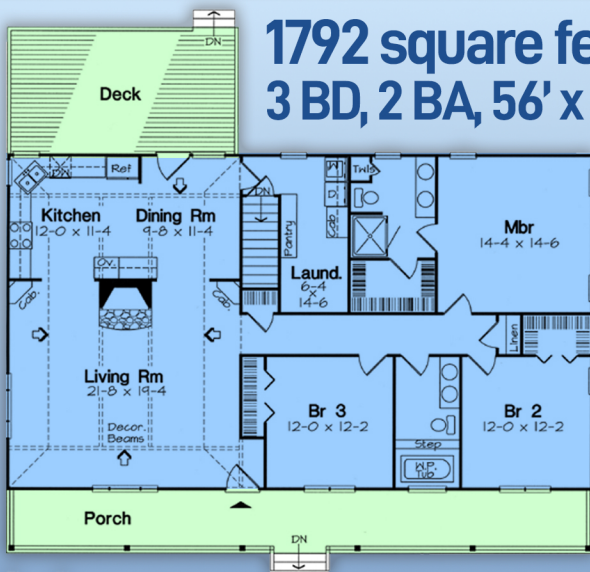

plan 20198

familyhomeplans.com  800-482-0464

1792 square feet  
3 BD, 2 BA, 56' x 38'