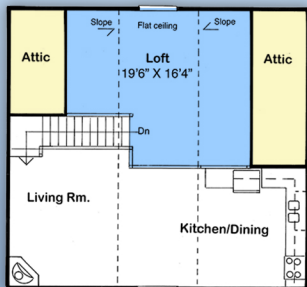

plan 20001

familyhomeplans.com ☎ **800-482-0464**

2 beds + loft
1255 square feet **32' W x 30' D**