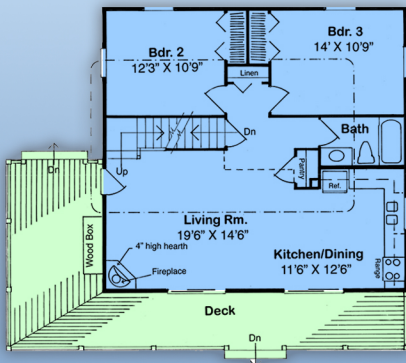

plan 20001

familyhomeplans.com ☎ **800-482-0464**

2 beds + loft
1255 square feet **32' W x 30' D**