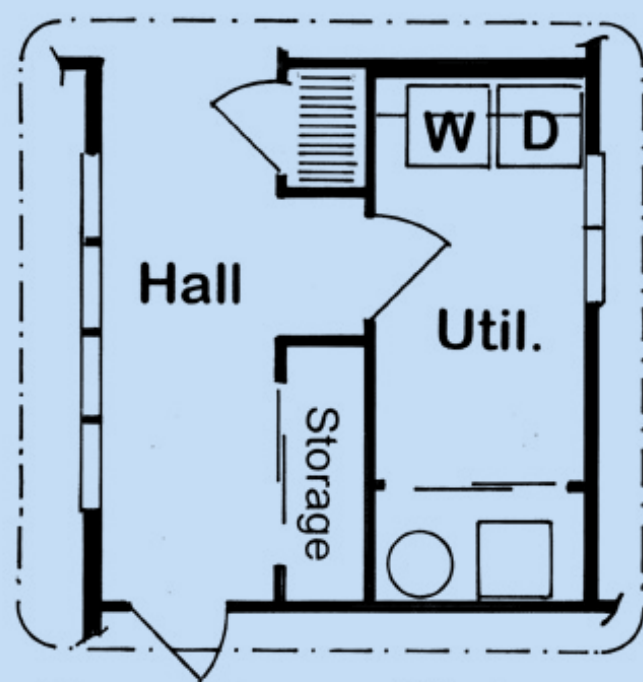

SCAN ME

Plan 10507

square feet **2189** bedrooms **3** bathrooms **2** garage bays **2** width **76'** depth **75'**

familyhomeplans.com

800-482-0464

Crawl Space/Slab Option