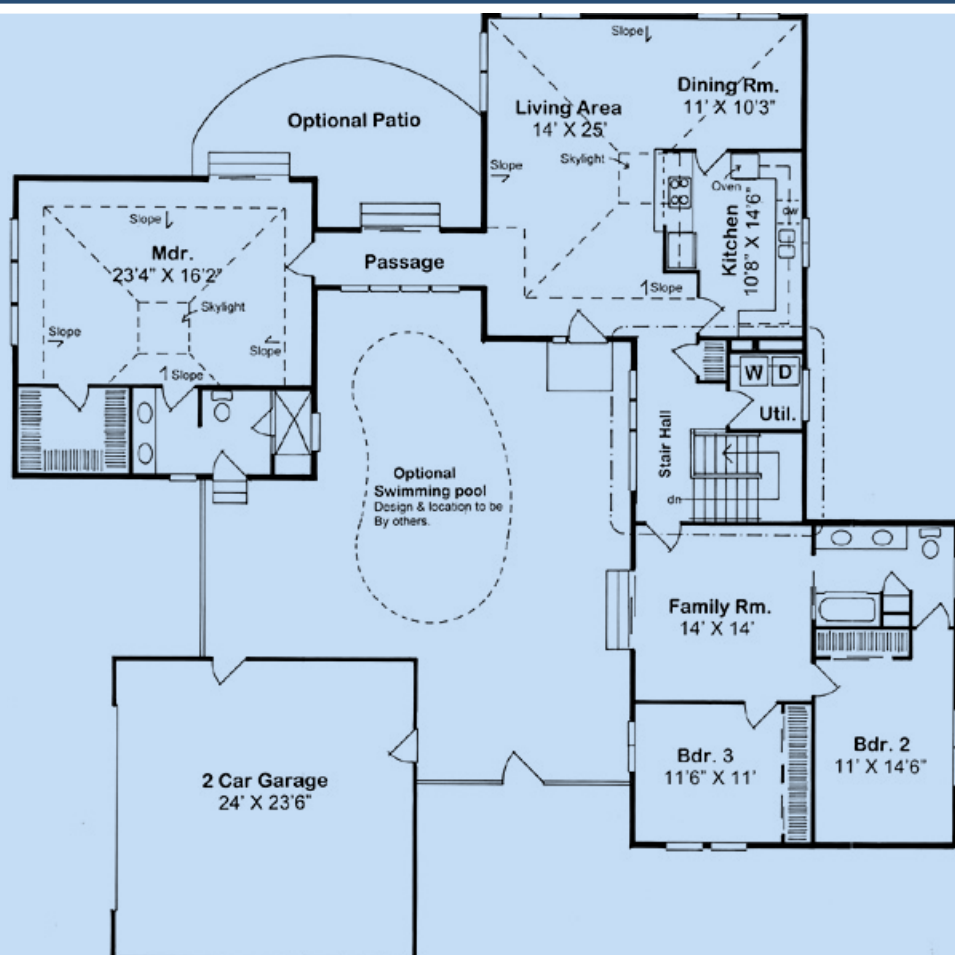

SCAN ME

Plan 10507

square feet **2189** bedrooms **3** bathrooms **2** garage bays **2** width **76'** depth **75'**

familyhomeplans.com

800-482-0464

Crawl Space/Slab Option