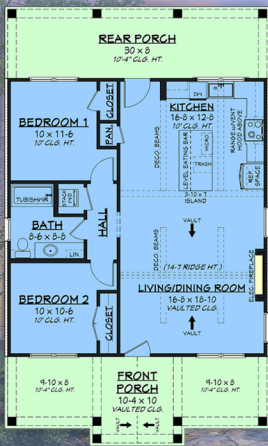

plan 102402

familyhomeplans.com  800-482-0464

965 sq. ft.

2 bedrooms

1 bathroom

30 feet wide

51 feet deep