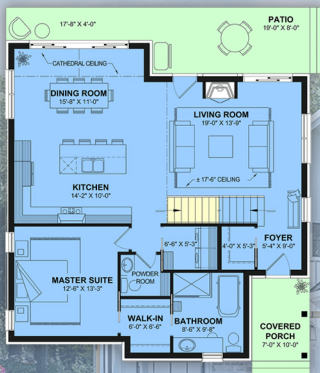

plan 102115

familyhomeplans.com  800-482-0464

3 bedrooms
2.5 bathrooms
37' W x 39' D

1819 sq. feet