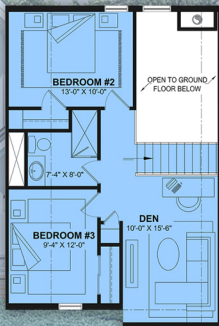

plan 102115

familyhomeplans.com  800-482-0464

3 bedrooms
2.5 bathrooms
37' W x 39' D

1819 sq. feet