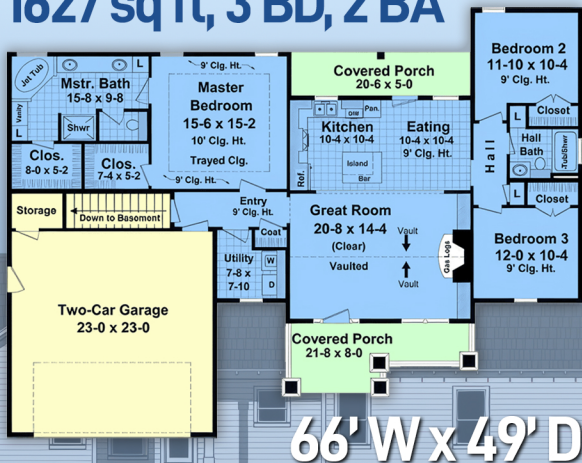

plan 102061

familyhomeplans.com 800-482-0464

1627 sq ft, 3 BD, 2 BA

66' W x 49' D