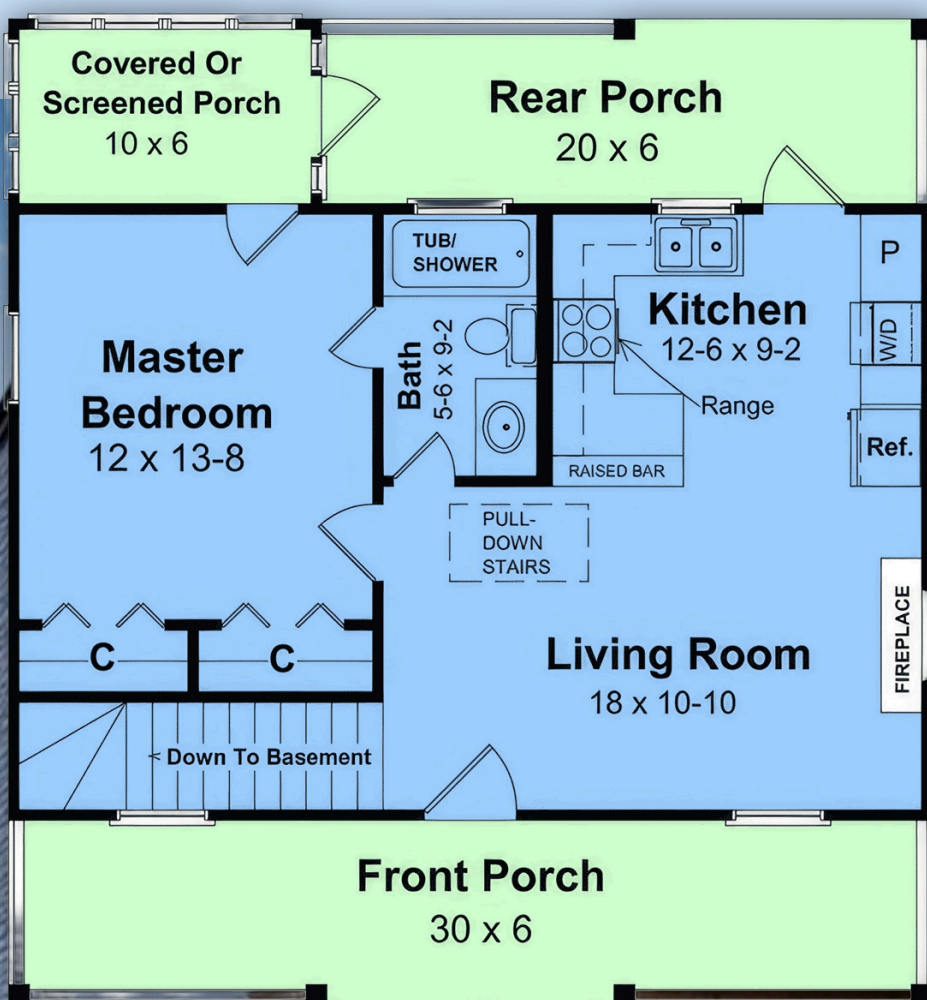

BASEMENT PLAN