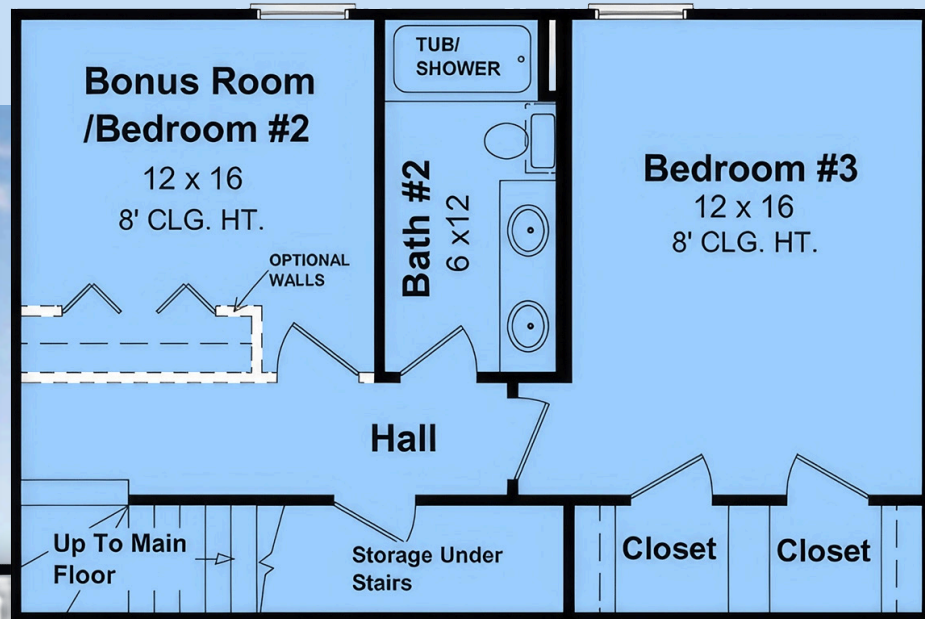

BASEMENT PLAN