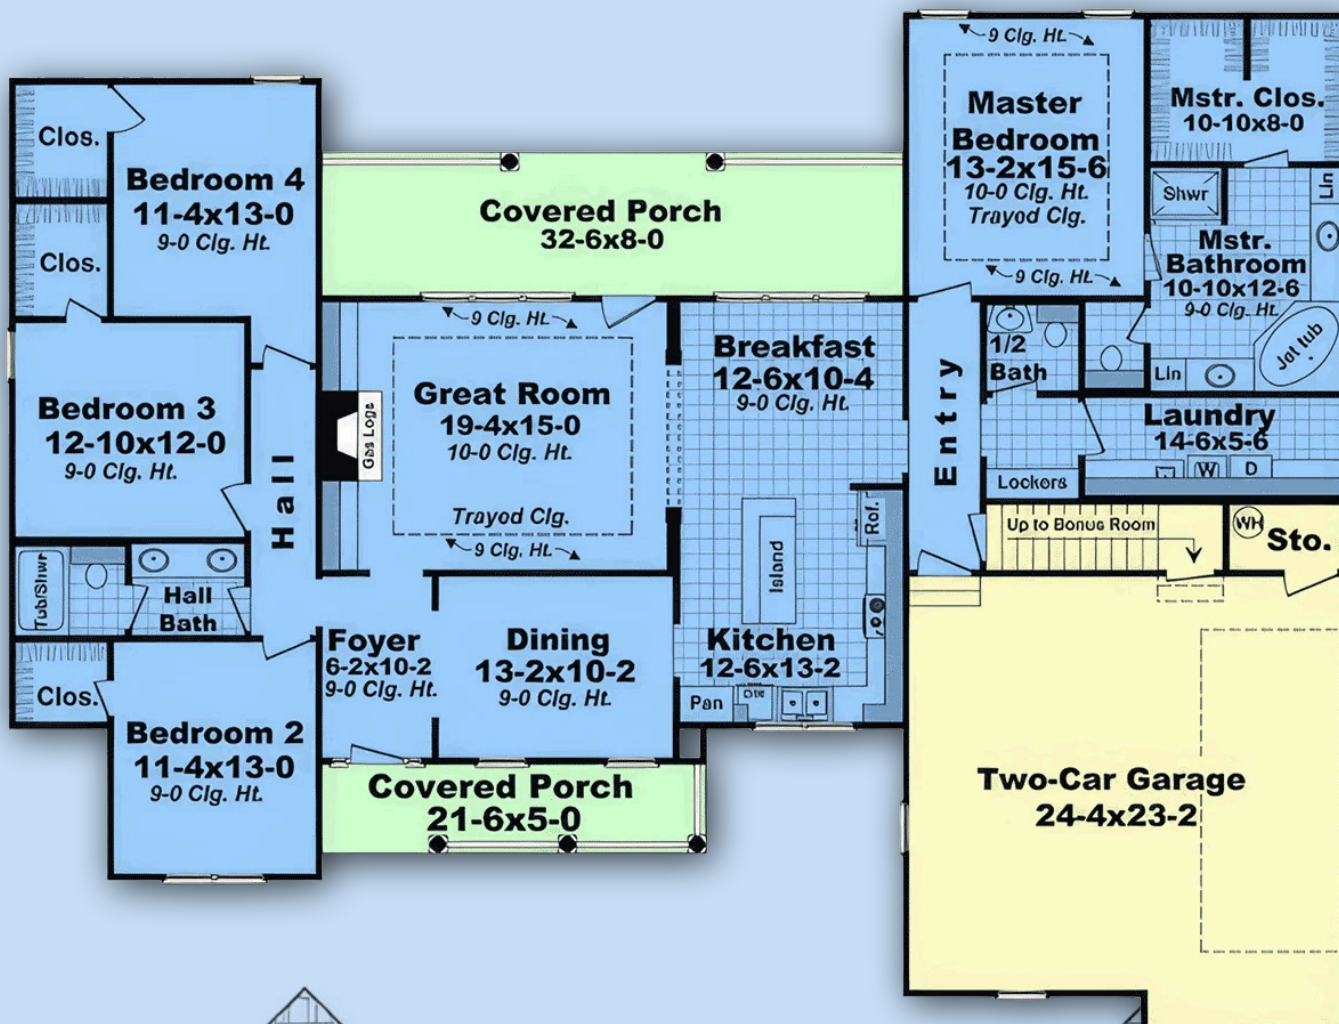

# Plan 102041

square feet  
**2272**

bedrooms  
**4**

bathrooms  
**2.5**

garage bays  
**2**

width  
**75'**

depth  
**57'**

familyhomeplans.com

## first floor

## second floor