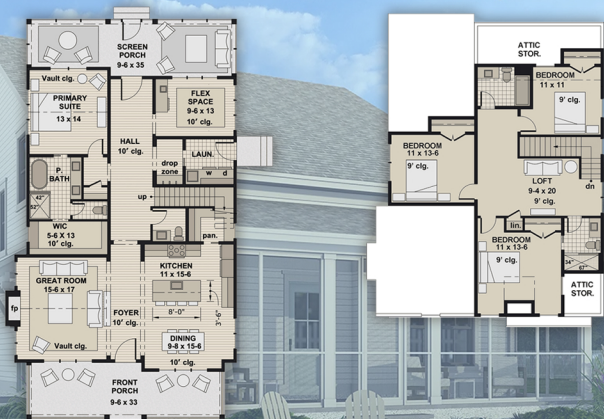

plan 101909

familyhomeplans.com  800-482-0464

2767 sq ft, 4 BD, 3.5 BA, 39' x 67'