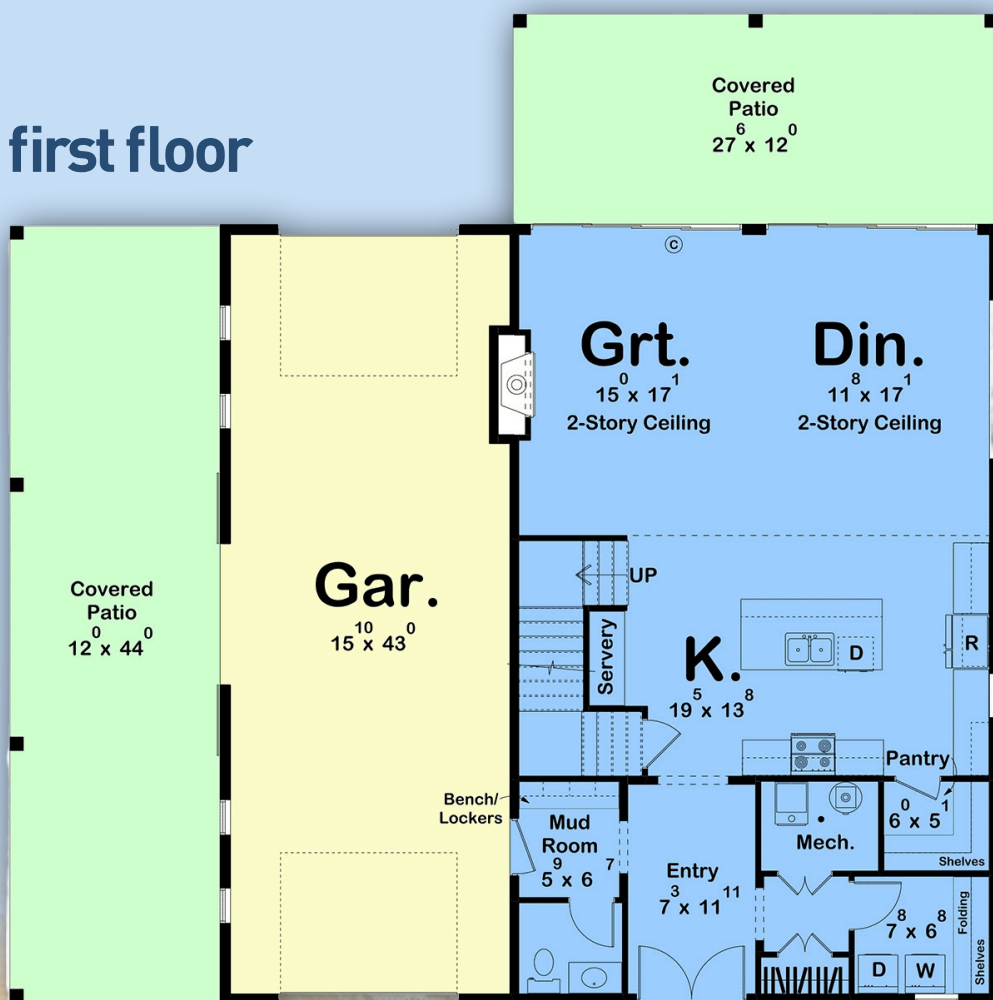

Plan 101456

square feet
2608

bedrooms
3

bathrooms
2.5

garage bays
3

width
56'

depth
56'

familyhomeplans.com

800-482-0464

first floor

second floor