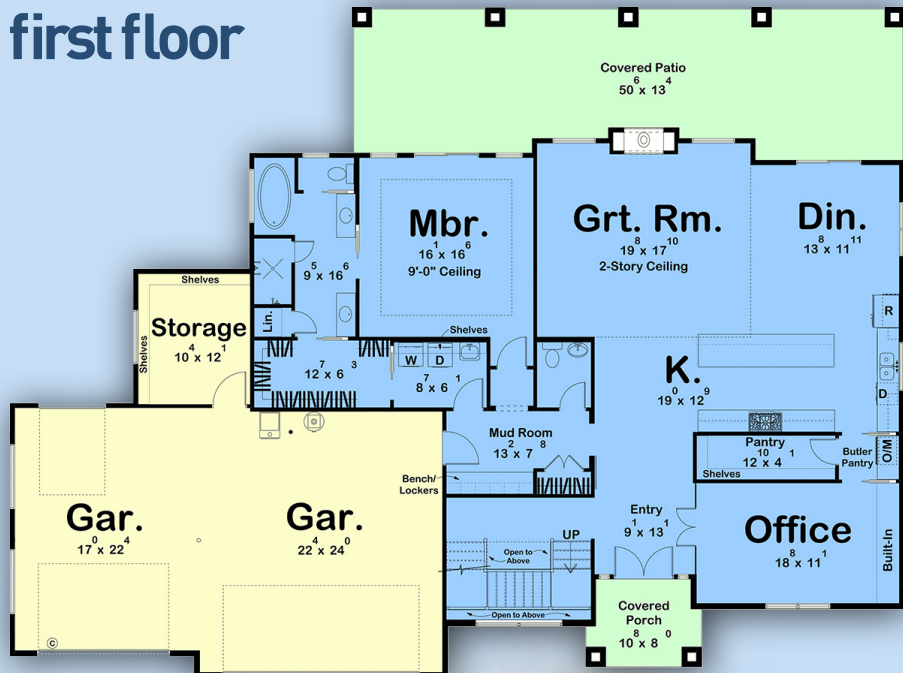

SCAN ME

Plan 101450

square feet
3923

bedrooms
4

bathrooms
3.5

garage bays
3

width
82'

depth
62'

familyhomeplans.com

800-482-0464

first floor

second floor