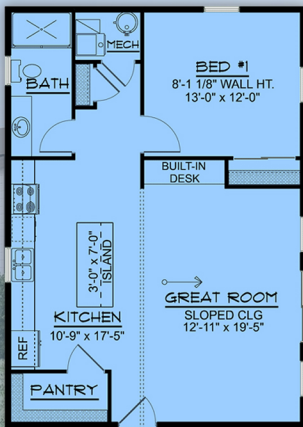

plan 100726

familyhomeplans.com  800-482-0464

875 sq ft

1 BD, 1 BA

33' W

35' D

COVERED PORCH
8'-0" x 20'-2"