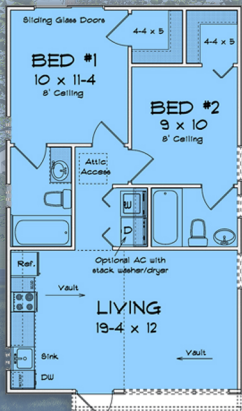

plan 100633

familyhomeplans.com  **800-482-0464**

660 sq. feet
2 bedrooms
2 bathrooms
20' W x 33' D