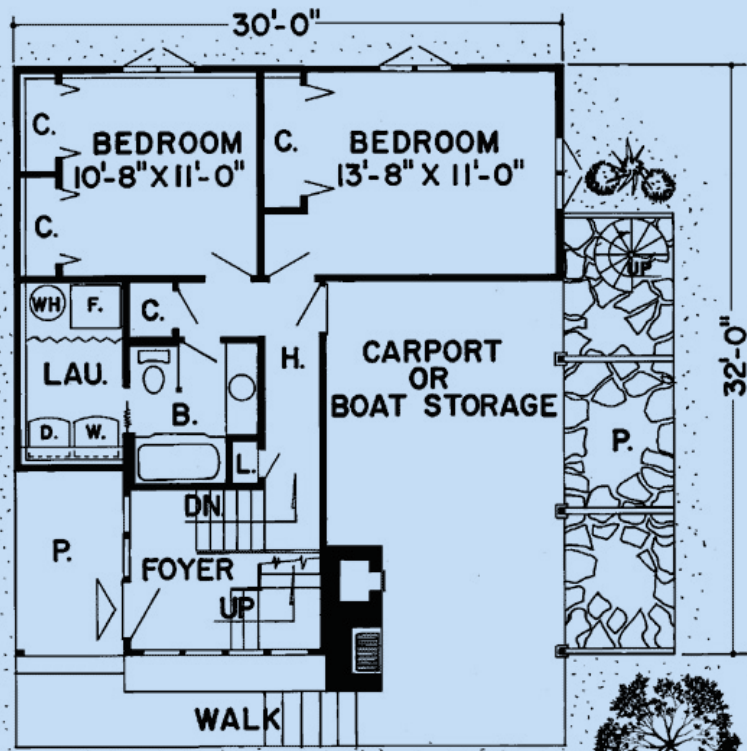

LOWER LEVEL