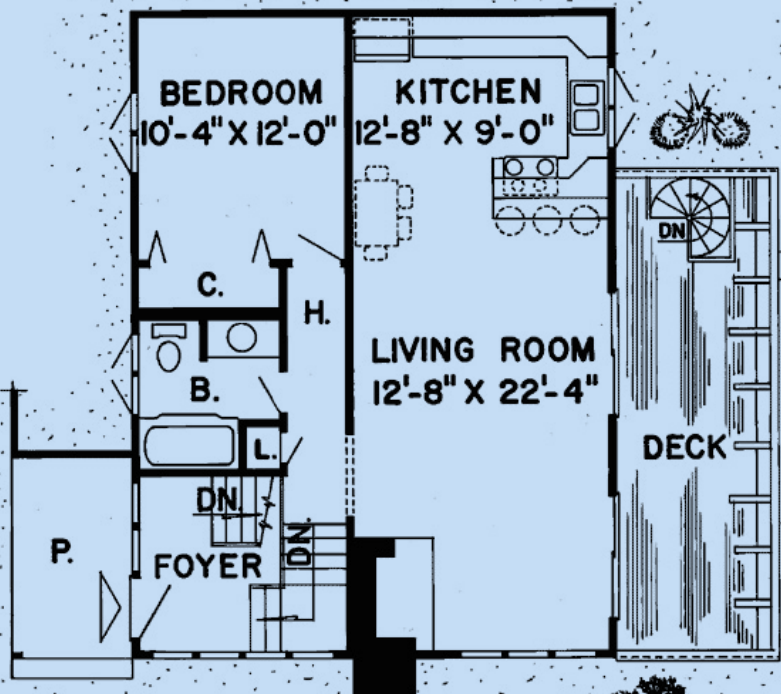

UPPER LEVEL