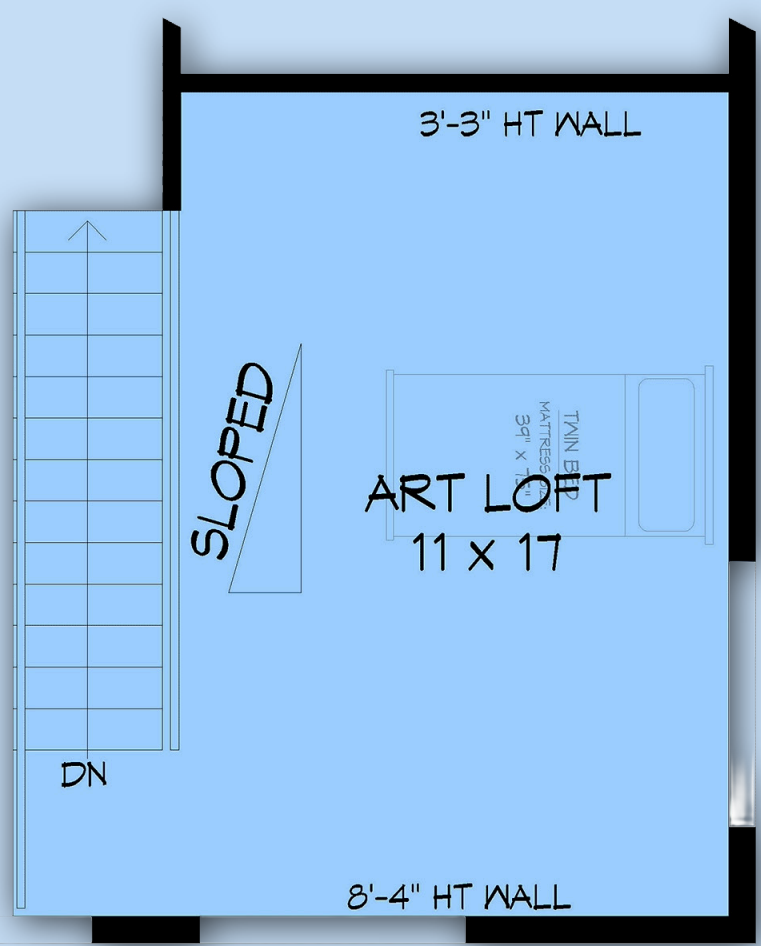

# Plan 100378

square feet **1308** bedrooms **2** bathrooms **1** garage bays **0** width **38'** depth **41'**

familyhomeplans.com

800-482-0464

width: 38'-0"  
MAIN LEVEL FLOOR PLAN

LOFT FLOOR PLAN  
SCALE: 1/4" = 1'-0"