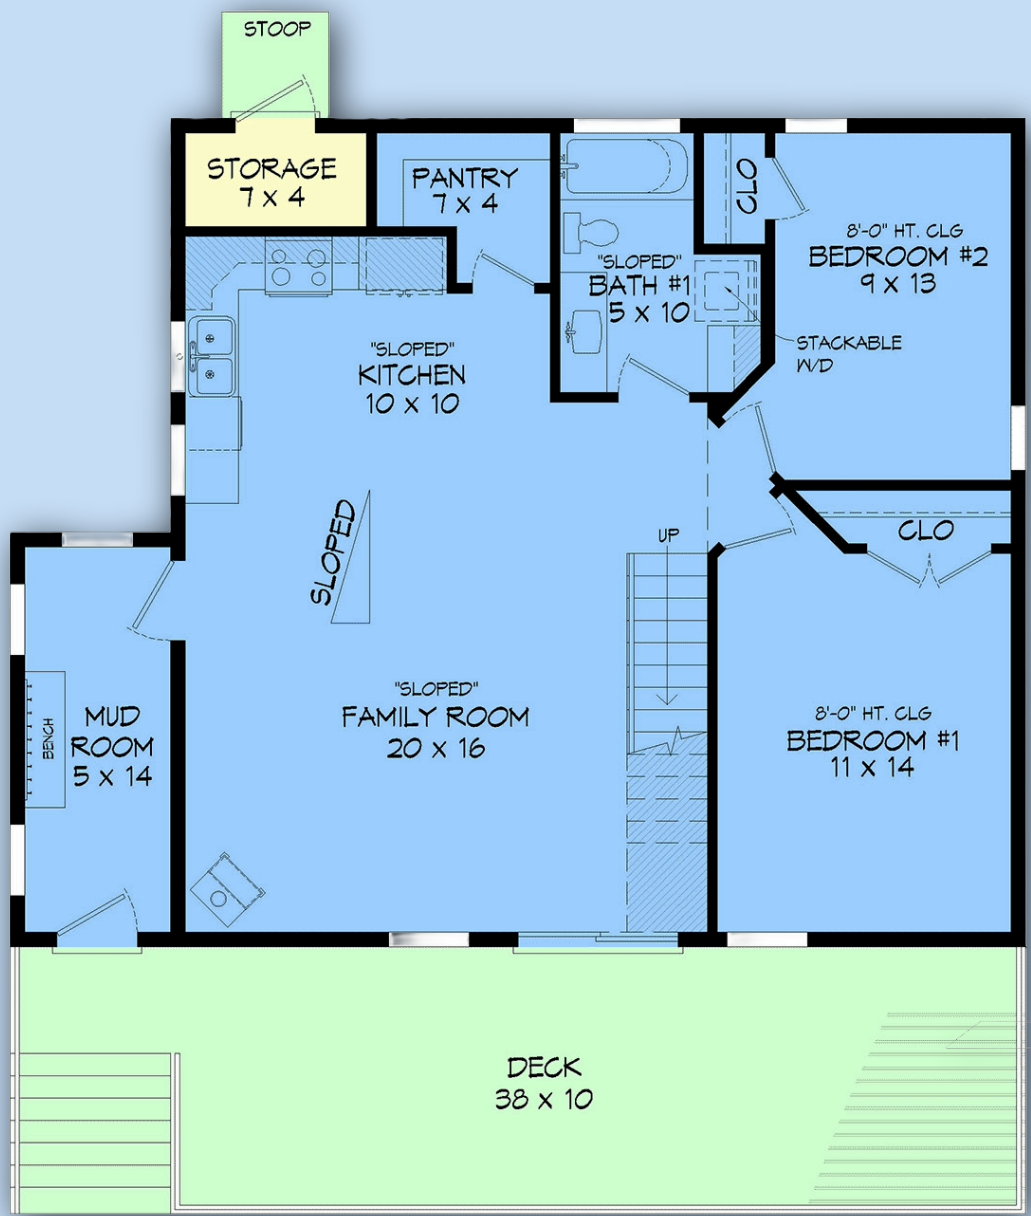

# Plan 100378

square feet **1308** bedrooms **2** bathrooms **1** garage bays **0** width **38'** depth **41'**

familyhomeplans.com

800-482-0464

width: 38'-0"  
MAIN LEVEL FLOOR PLAN

LOFT FLOOR PLAN  
SCALE: 1/4" = 1'-0"