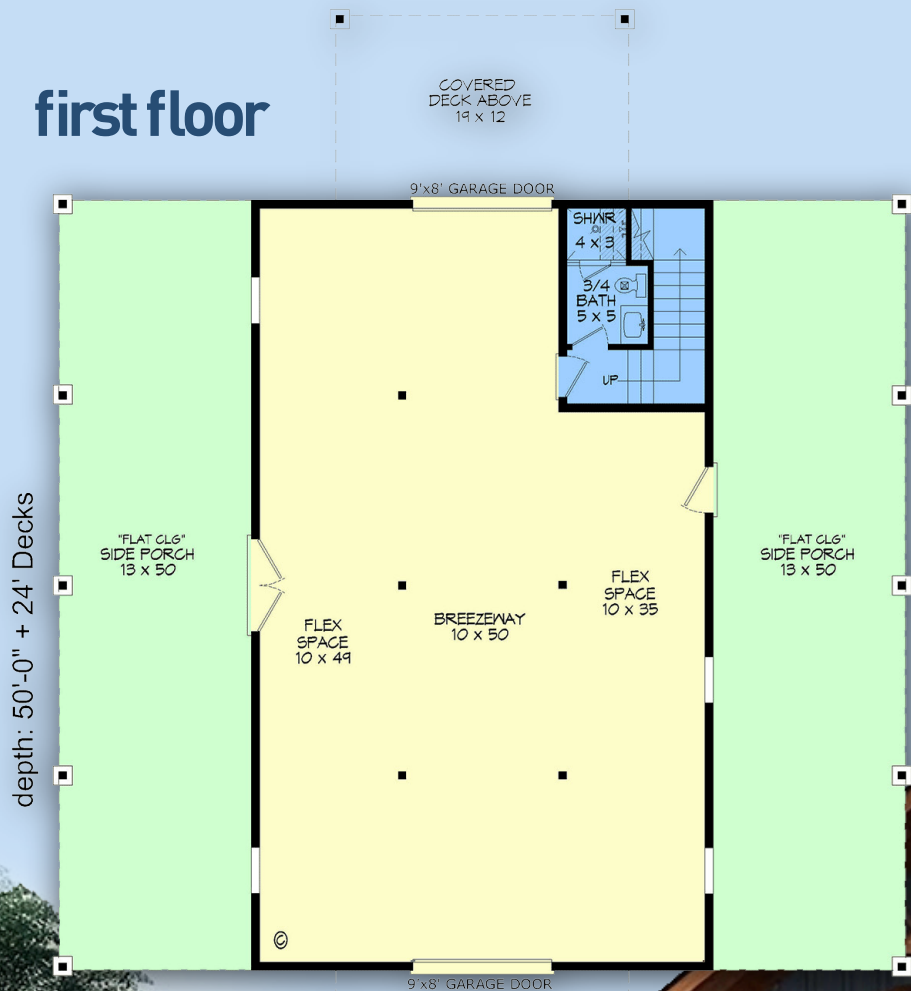

SCAN ME

Plan 100375

square feet
1647

bedrooms
3

bathrooms
3

garage bays
2

width
55'

depth
74'

familyhomeplans.com

800-482-0464

first floor

second floor

width: 55'-0"