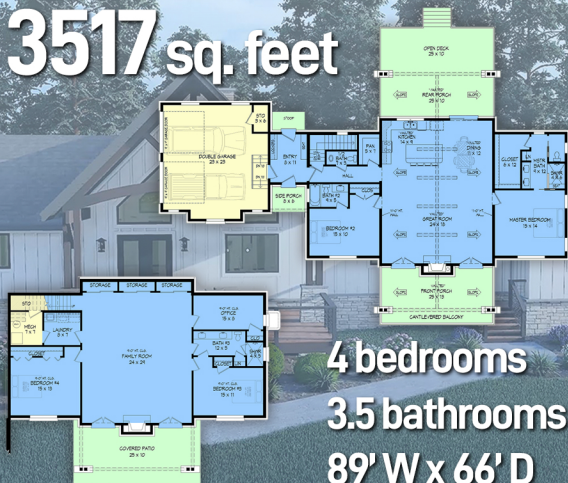

plan 100368

familyhomeplans.com  800-482-0464

3517 sq. feet

4 bedrooms
3.5 bathrooms
89' W x 66' D