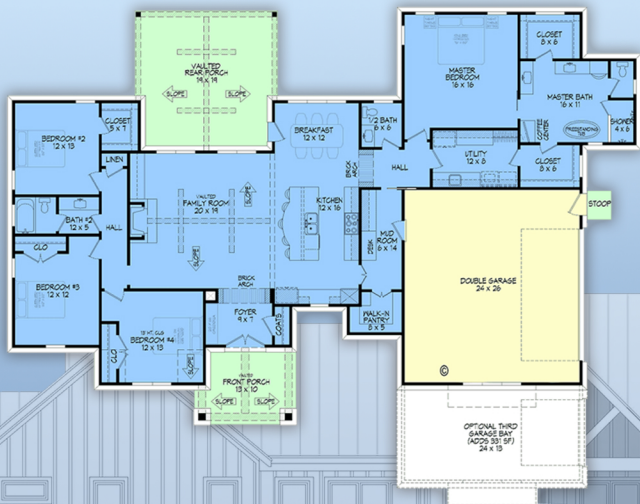

plan 100309

familyhomeplans.com  800-482-0464

2396 sq ft, 4 beds, 2.5 baths, 86' W x 56' D