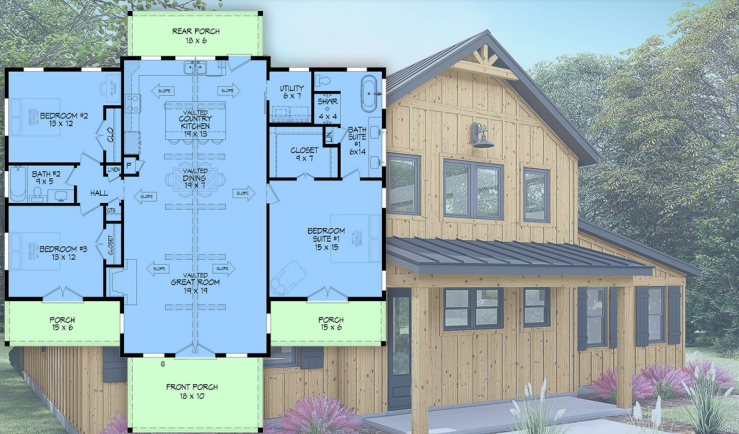

familyhomeplans.com  800-482-0464

1761 sq ft, 3 beds, 2 baths, 51' W x 57' D