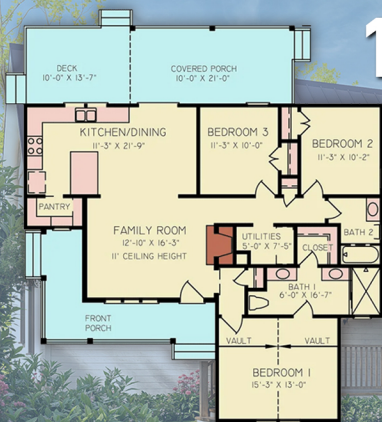

plan 100221

familyhomeplans.com  800-482-0464

1352 sq ft

3 beds

2 baths

46' wide

51' deep