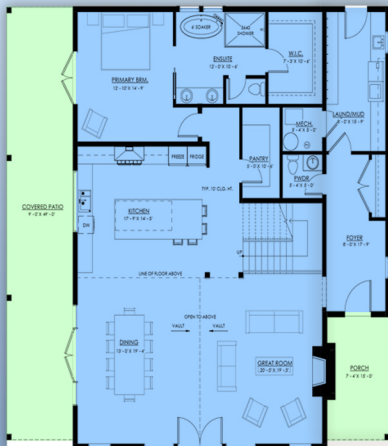

plan 100171

familyhomeplans.com  800-482-0464

2790
sq ft

PATIO
12'-0" x 7'-0"

4 bedrooms & 2.5 baths
52 ft wide by 50 ft deep