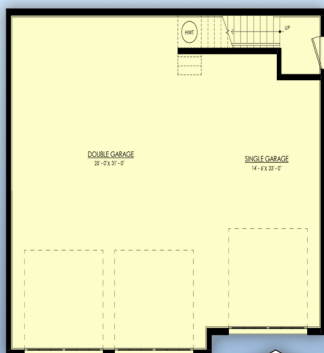

plan 100166

familyhomeplans.com  800-482-0464

2 bedrooms, 1 bath
Living Area: 1041 sq ft
Garage: 1267 sq ft
Dimensions: 41' x 32'