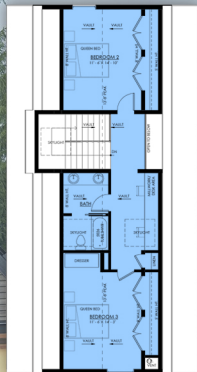

plan 100151

familyhomeplans.com  800-482-0464

2242 sq ft, 3 beds, 2.5 baths, 31' W x 58' D