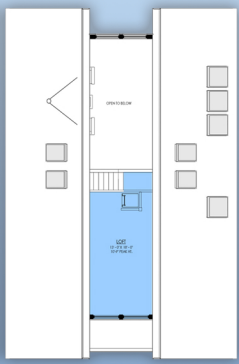

plan 100126

familyhomeplans.com 800-482-0464

level two

level three

2025 sq ft, 4 beds, 3 baths, 38' W x 61' D