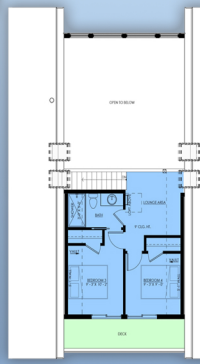

plan 100126

familyhomeplans.com 800-482-0464

level two

level three

2025 sq ft, 4 beds, 3 baths, 38' W x 61' D