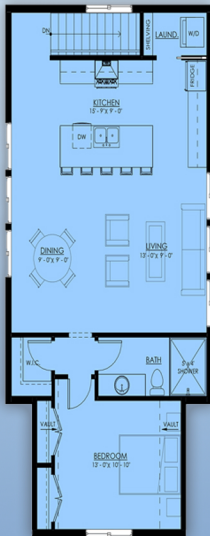

plan 100119

familyhomeplans.com ☎ 800-482-0464

974 sq ft, 1 bed, 1 bath, 24' W x 45' D